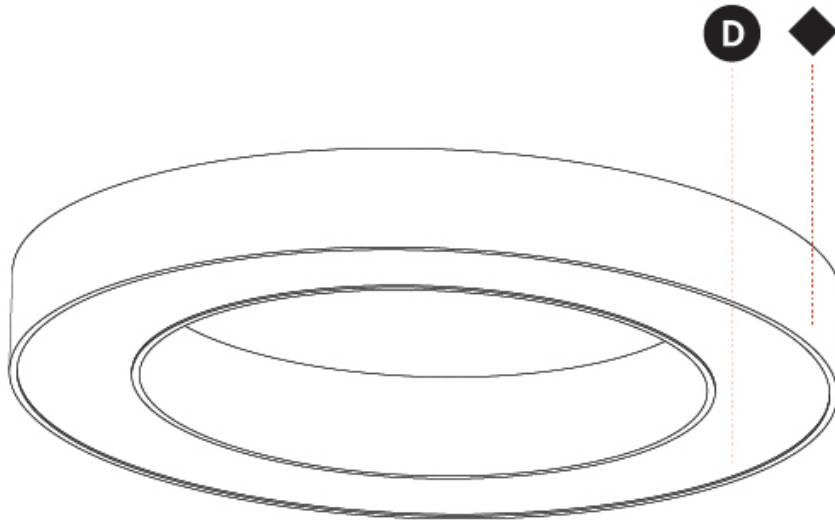

A32912-

PROJECT _____

TYPE _____

SPECIFIER _____

QUANTITY _____

DATE _____

A