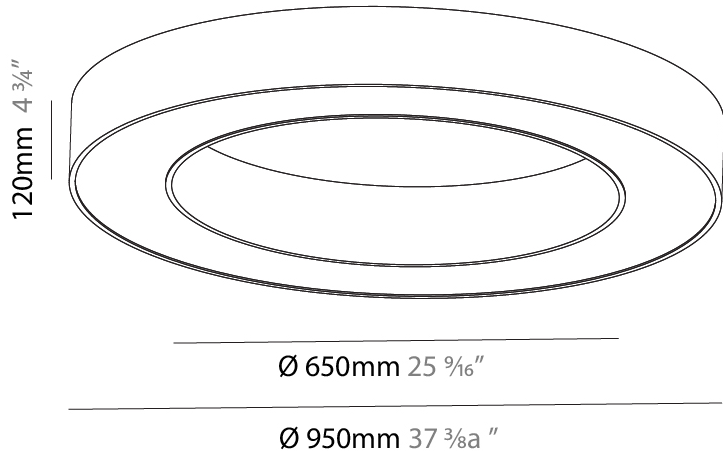

1. To build a product code in our configurator select the specify button on the base model # product page
2. To build a manual product code on this datasheet choose from the options listed below in blue font and add the suffix to the base model #

GENERAL

Series: Glorious
Subseries: Glorious
Brand: Prolight
Division: Architectural
Mounting Type: Surface
Mounting Location: Ceiling
Subcategory: Ambient

PHYSICAL

Shape: Round
Diameter (mm): 950
Diameter (in): 37 ³/₈
Height (mm): 120
Height (in): 4 ³/₄
Light Distribution: Direct
Weight (kg): 8.94
Weight (lbs): 19.67
Diffuser: PMMA - Opal or Micro-Prism
Fixture Finish: SSR / BKV / CWI / CRY / HAB / LAG / UFT / ITA / RUA / RUR / MIC / FTG / MYG / TWT / LOD / PUS / FRO / FUP / KIA / POP / BLS / SPG / MEY / GOH / GUM / CHC / COM / ABZ / JAG / OBR / MOS / ROR
Fixture Material: Aluminum

ELECTRICAL

Lamp Type: LED (Zhaga Standard)
Input Wattage (W): 45
Total Output Wattage (W): 36 / 28.8 (3500K)
Dimming: Non-Dimming / Phase Dimming (120Vac only) / 0-10V Dimming
Driver Included: Yes
Driver Location: Integrated
Driver Type: Constant Current - 120 / 277Vac
Driver Class: Class 2
Input Voltage (V): 120 - 277
Constant Current (MA): 350 / 900 (3500K)

LED

Color Temperature (°K): 3000 / 3500 / 4000
Max. Delivered Lumen (lm): 4150 / 4302 / 4390
CRI: >80 CRI
Efficiency (%): 65
Lamp Life (hrs): 50000

OPTICAL

RATINGS AND CERTIFICATIONS

Certified By: Certified for North American Standards
IP rating: IP20