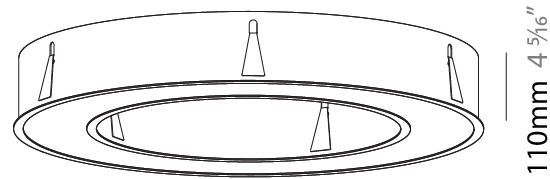

GENERAL

Series: Glorious
 Subseries: Glorious
 Brand: Prolicht
 Division: Architectural
 Mounting Type: Recessed
 Mounting Location: Ceiling
 Subcategory: Ambient

PHYSICAL

Shape: Round
 Diameter (mm): 970
 Diameter (in): 38 ³/₁₆
 Height (mm): 110
 Height (in): 4 ⁵/₁₆
 Min. Recessing Depth (mm): 120
 Min. Recessing Depth (in): 4 ³/₄
 Light Distribution: Direct
 Weight (kg): 11.164
 Weight (lbs): 24.61
 Diffuser: PMMA - Opal or Micro-Prism
 Fixture Finish: SSR / BKV / CWI / CRY / HAB / LAG / UFT / ITA / RUA / RUR / MIC / FTG / MYG / TWT / LOD / PUS / FRO / FUP / KIA / POP / BLS / SPG / MEY / GOH / GUM / CHC / COM / ABZ / JAG / OBR / MOS / ROR
 Fixture Material: Aluminum
 Cut-out Measurements: 960mm / 37 13/16" x 640mm / 25 3/16"

Ø 628mm 24 3/4"

Ø 970mm 38 3/16 "

960mm x 640mm
 37 13/16" x 25 3/16"

120mm
 4 3/4"

10 - 15mm
 3/8" - 9/16"

A37505-

PROJECT _____

TYPE _____